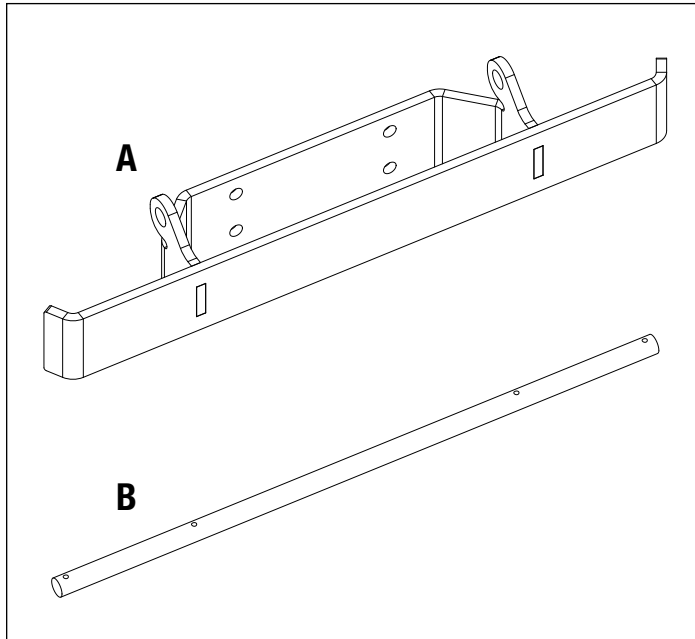

Front Weight Bracket Kit (TK95054)

This Front Weight Bracket Kit enables suitcase weights to be mounted on Kubota BX2380 and BX2680 Sub-Compact Tractors.

WARNING: A full TKV 20 can weigh upwards of 600 pounds. Refer to the manufacturer or dealership for proper ballasting requirements.

Installation Instructions

1. Bolt Weight Bracket (A) to the front of the tractor frame using the four 1/2" x 1-1/4" Flange Bolts (C) and 1/2" Flange Nuts (D). Torque to 52 +/-1 ft. lbs.

Kit Includes

Letter	Description	Qty
A	Weight Bracket	1
B	Retention Rod	1
C	1/2" x 1-1/4" Flange Bolt	4
D	1/2" Flange Nut	4
E	Hairpin Cotter	2

2. Hang the suitcase weights on the Weight Bracket. For suitcase weight compatibility, please consult the Suitcase Weight Compatibility table to the left.

- 2a. For Kubota suitcase weights (G8103), slide the Retention Rod (B) through bottom of weights and use Hairpin Cotter (E) in the two furthest holes on the Retention Rod.