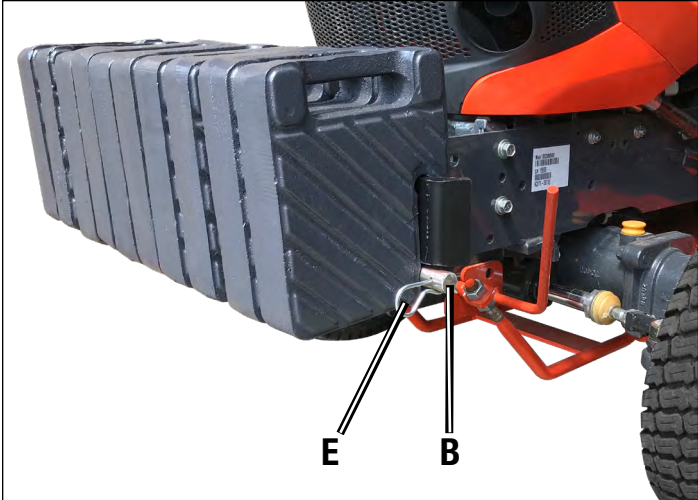

Suitcase Weight Compatibility

Part #	Mfg	Weight	Qty
G8103	Kubota	25 lb (11 kg)	10
LS203	Lonestar	42 lb (19 kg)	7
R66949/UC13263	John Deere	42 lb (19 kg)	7