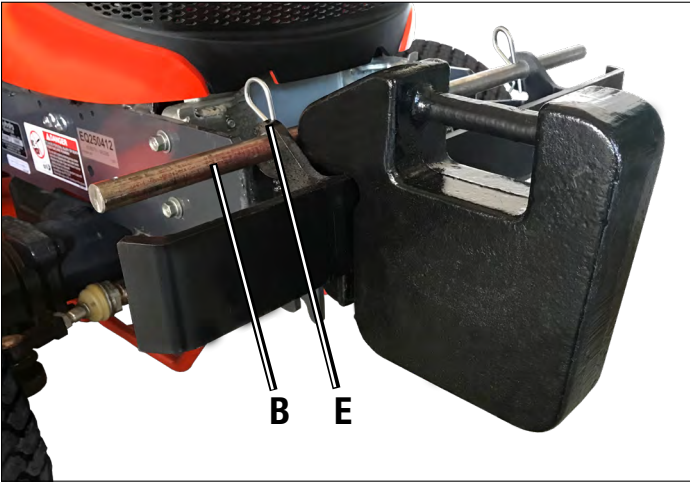

Installation Instructions

1. Bolt Weight Bracket (A) to the front of the tractor frame using the four 1/2" x 1-1/4" Flange Bolts (C) and 1/2" Flange Nuts (D). Torque to 52 +/-1 ft. lbs.

Kit Includes

Letter	Description	Qty
A	Weight Bracket	1
B	Retention Rod	1
C	1/2" x 1-1/4" Flange Bolt	4
D	1/2" Flange Nut	4
E	Hairpin Cotter	2

2. Hang the suitcase weights on the Weight Bracket. For suitcase weight compatibility, please consult the Suitcase Weight Compatibility table to the left.

- 2a. For Kubota suitcase weights (G8103), slide the Retention Rod (B) through bottom of weights and use Hairpin Cotter (E) in the two furthest holes on the Retention Rod.

Suitcase Weight Compatibility

Part #	Mfg	Weight	Qty
G8103	Kubota	25 lb (11 kg)	10
LS203	Lonestar	42 lb (19 kg)	7
R66949/UC13263	John Deere	42 lb (19 kg)	7

- 2b. For Lonestar/Deere suitcase weights, slide the Retention Rod (B) through both holes on the top of the Weight Bracket and insert Hairpin Cotter (E) in the two center holes on the Retention Rod.