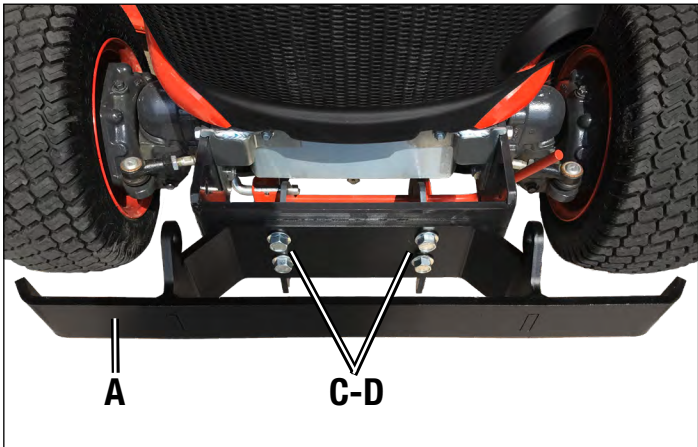

Front Weight Bracket Kit (TK95054)

This Front Weight Bracket Kit enables suitcase weights to be mounted on Kubota BX2380 and BX2680 Sub-Compact Tractors.

WARNING: A full TKV 20 can weigh upwards of 600 pounds. Refer to the manufacturer or dealership for proper ballasting requirements.

Installation Instructions

1. Bolt Weight Bracket (A) to the front of the tractor frame using the four 1/2" x 1-1/4" Flange Bolts (C) and 1/2" Flange Nuts (D). Torque to 52 +/-1 ft. lbs.

Kit Includes

Letter	Description	Qty
A	Weight Bracket	1
B	Retention Rod	1
C	1/2" x 1-1/4" Flange Bolt	4
D	1/2" Flange Nut	4
E	Hairpin Cotter	2

2. Hang the suitcase weights on the Weight Bracket. For suitcase weight compatibility, please consult the Suitcase Weight Compatibility table to the left.

- 2a. For Kubota suitcase weights (G8103), slide the Retention Rod (B) through bottom of weights and use Hairpin Cotter (E) in the two furthest holes on the Retention Rod.

Suitcase Weight Compatibility

Part #	Mfg	Weight	Qty
G8103	Kubota	25 lb (11 kg)	10
LS203	Lonestar	42 lb (19 kg)	7
R66949/UC13263	John Deere	42 lb (19 kg)	7

- 2b. For Lonestar/Deere suitcase weights, slide the Retention Rod (B) through both holes on the top of the Weight Bracket and insert Hairpin Cotter (E) in the two center holes on the Retention Rod.